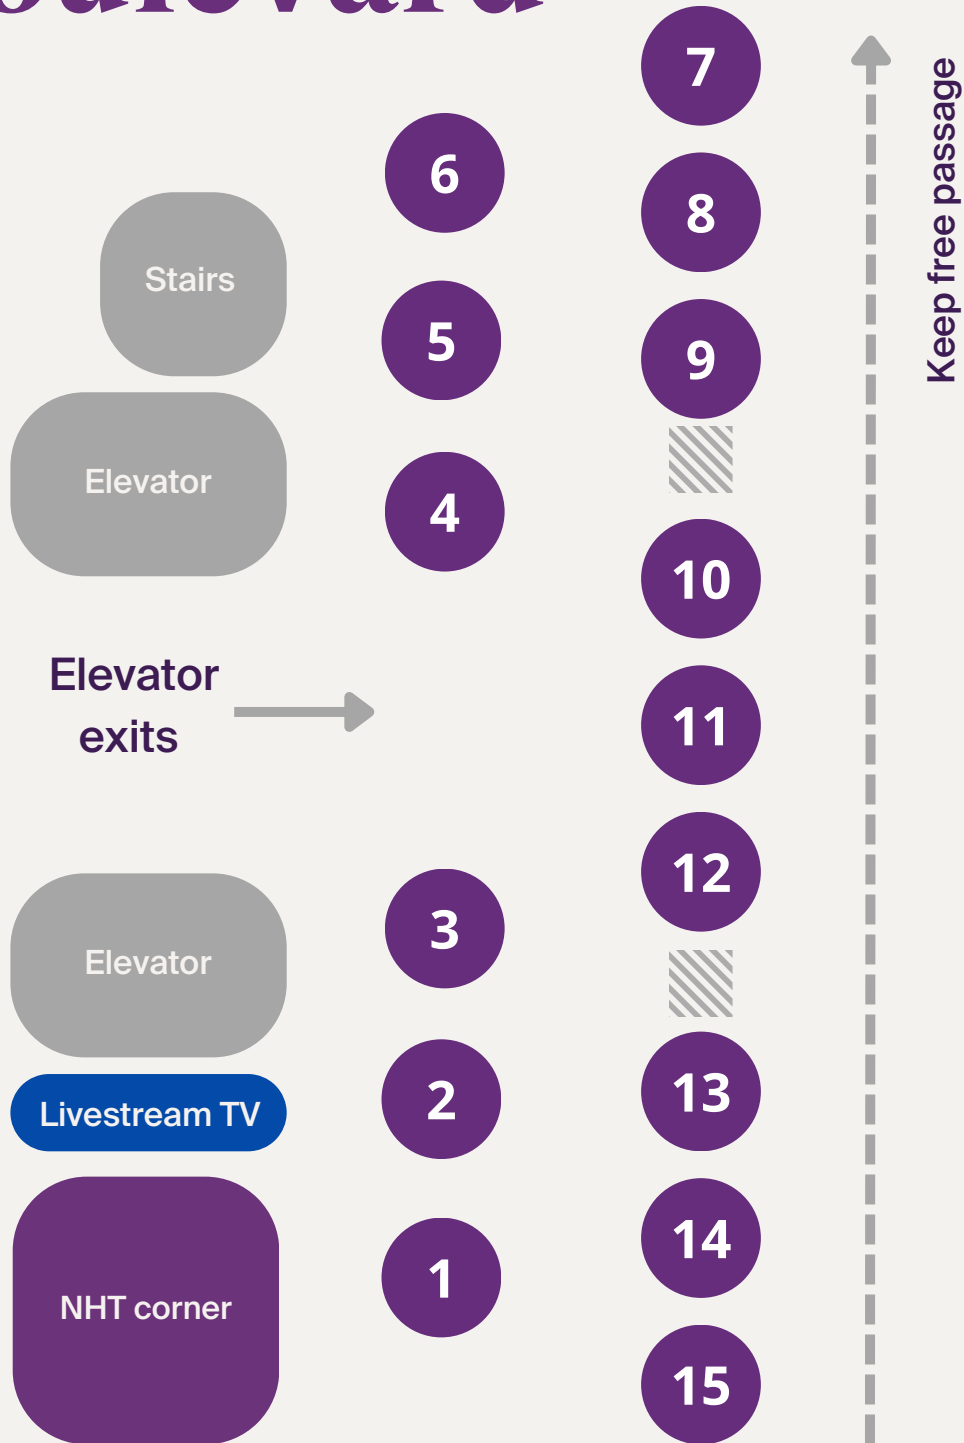

Expo Boulevard