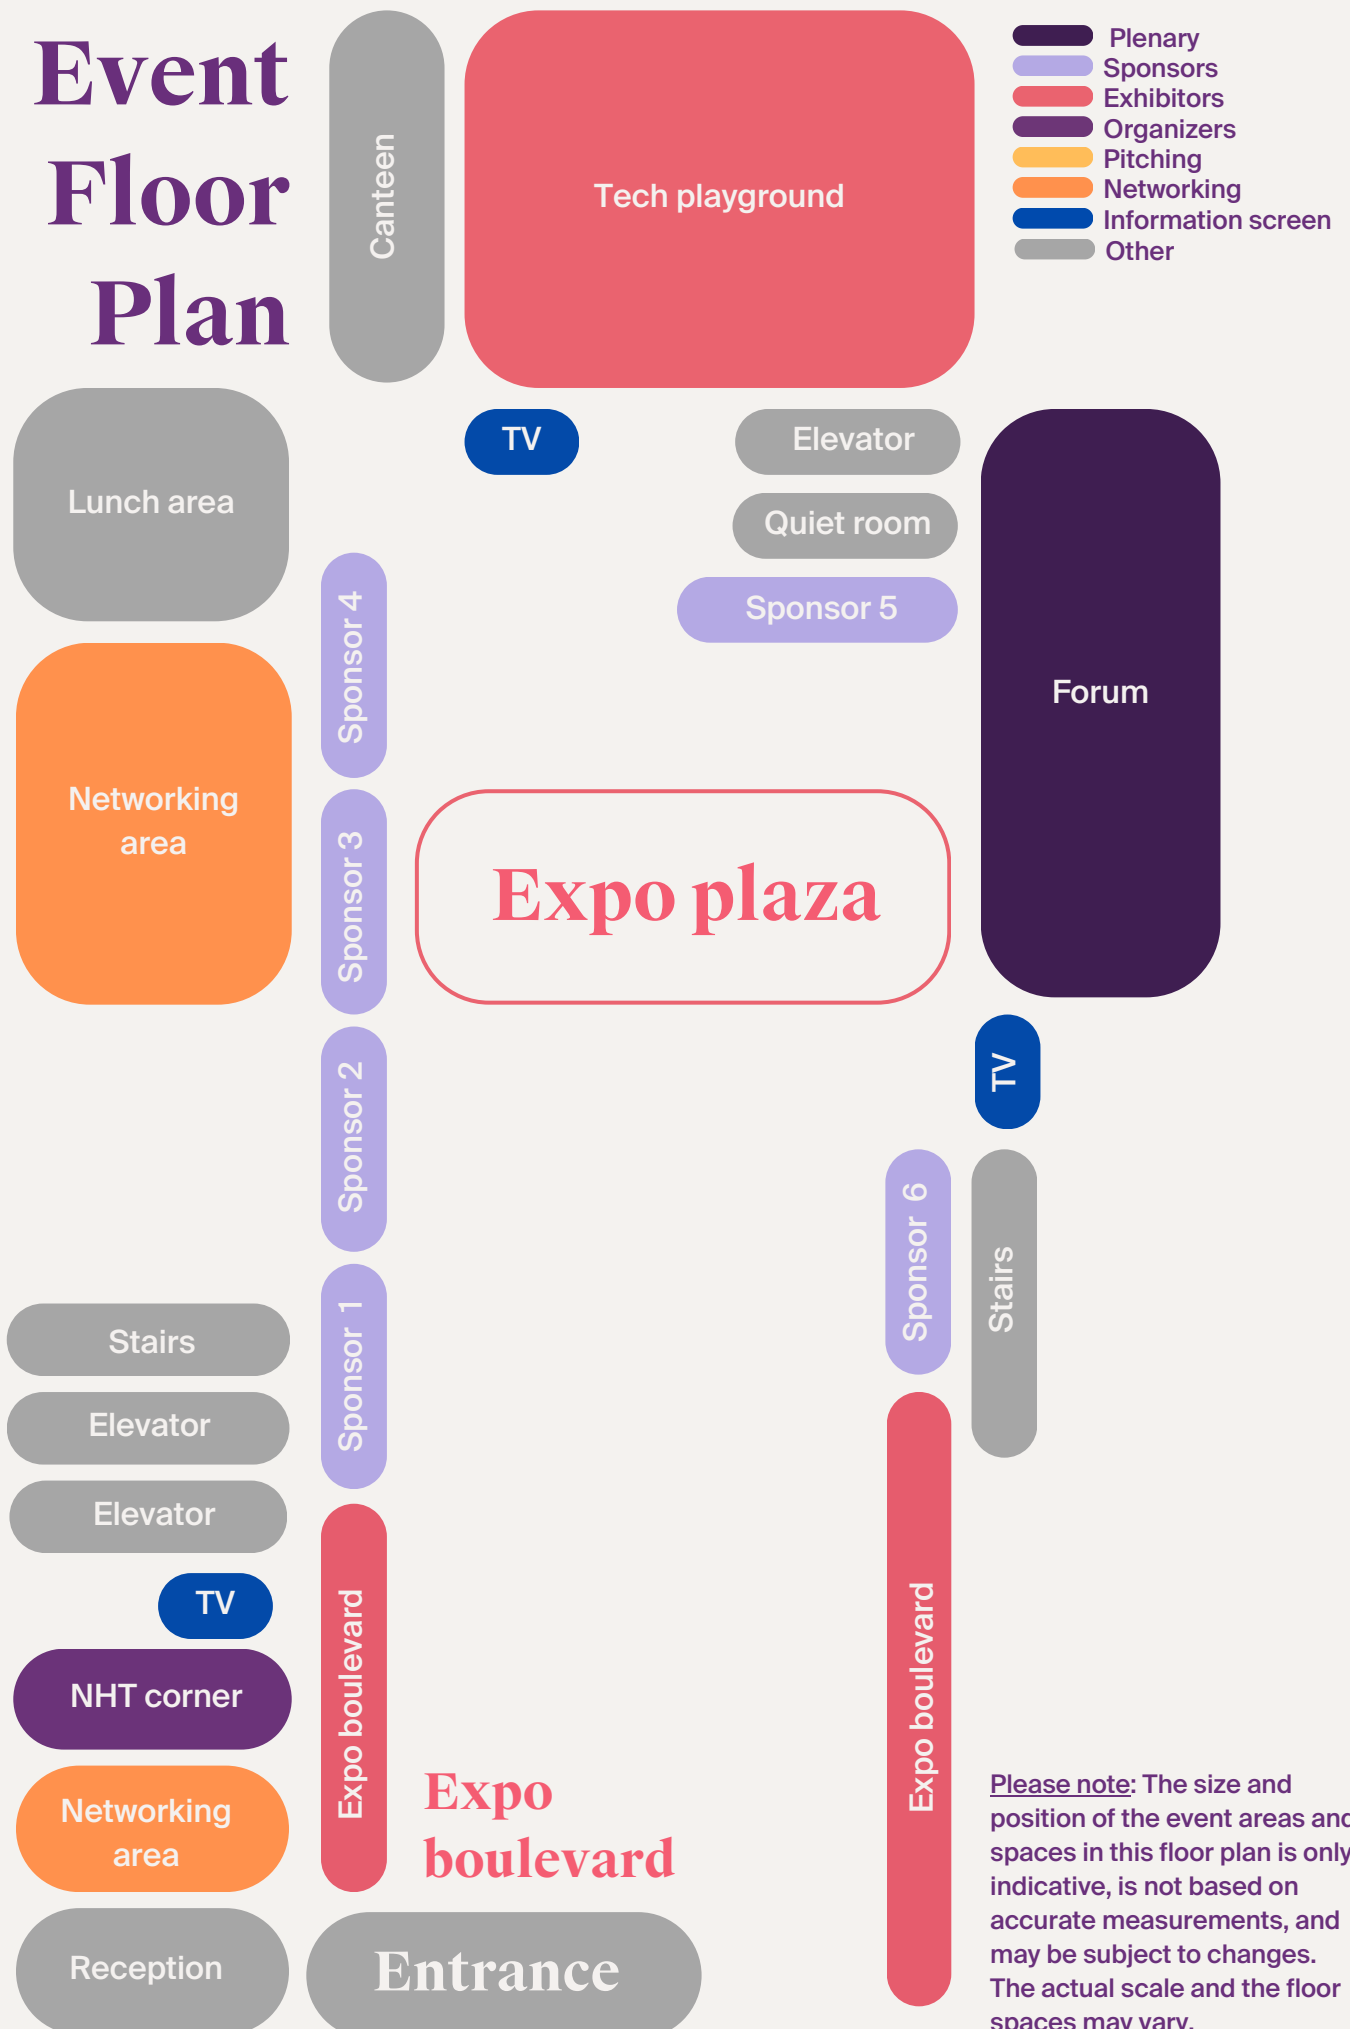

NHT member: 24 000,-
Non-member: 48 000,-

Expo plaza

Availability: 6

2 high "cocktail" tables & 4 high chairs at the exhibition area "Expo plaza"
Private meeting room at Health2B
Access to investor meet-up
Logo on event page and event screens
Dedicated social media post
4x festival tickets
4x lunch vouchers
Electricity and internet access

Startup exhibitor*

NHT member: 3 750,-
Non-member: 7 500,-

Tech playground

Availability: 16

1 high "cocktail" table & 2 high chairs at the exhibition area "Tech playground" (space for 1 roll-up banner)
Access to investor meet-up
Electricity and internet access
2x festival tickets
2x lunch vouchers
*available only for companies/ organizations with annual revenue less than 5 mil. NOK

Availability: 2

All prices are in Norwegian kroner
and excl. mva.

- 5' welcome presentation at the summer party
- Up to 3 roll up banners at the summer party location
- Upon request: 2 high "cocktail" tables & 4 high chairs at the summer party location
- Access to investor meet-up
- Logo on event page and event screens
- Dedicated social media post
- 4x festival tickets
- 4x lunch vouchers
- 8x additional drink vouchers for the summer party
- Electricity and internet access at summer party location

Event Floor Plan

Please note: The size and position of the event areas and spaces in this floor plan is only indicative, is not based on accurate measurements, and may be subject to changes. The actual scale and the floor spaces may vary.