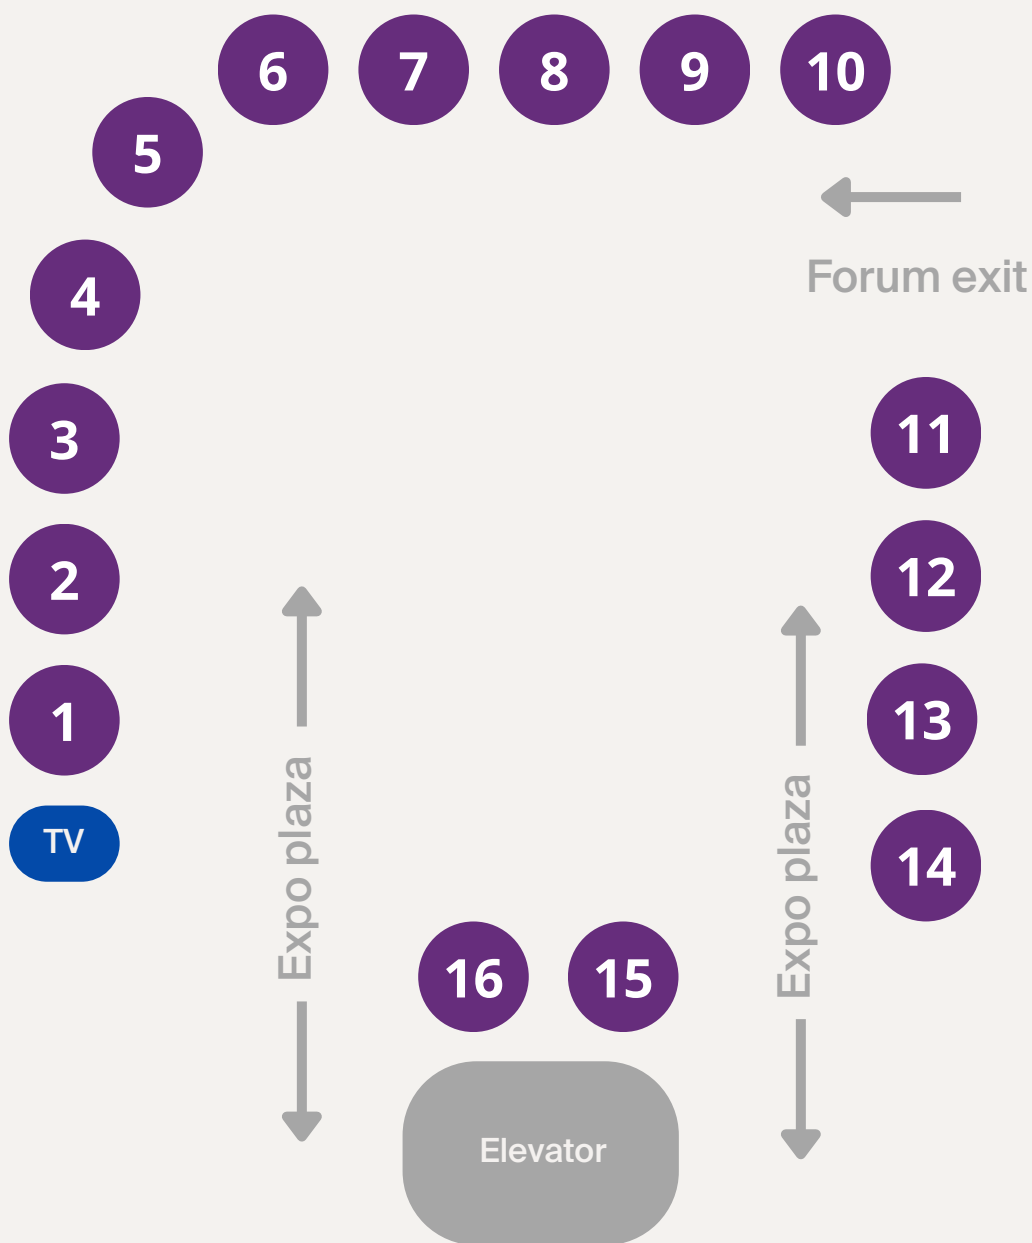

Tech playground (canteen area)